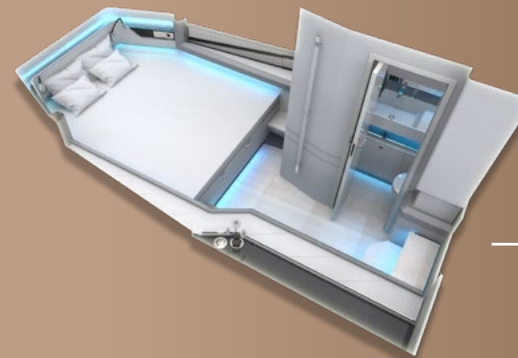

INDIVIDUALISED INTERIOR

FJORD 39^{XP}

Step into the master cabin and find a queen-size bed that promises you a night of restful sleep. The ensuite bathroom provides a private bathing experience complete with modern conveniences. Refresh yourself under an invigorating shower and start your day full of energy or unwind after an exhilarating water sport adventure.

What makes FJORD's interior truly unique is its high customisability. You have the option to select from an array of fabrics, woods, and colours to style the interior to your personal taste. Whether you opt for an elegant, timeless look or a modern, vibrant style, every FJORD is tailored to become your personal dream yacht.

STANDARD

SPORT

CLASSIC

POLAR