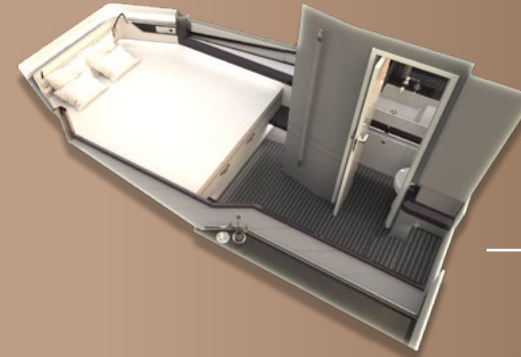

INDIVIDUALISED INTERIOR

FJORD 39^{XP}

Step into the master cabin and find a queen-size bed that promises you a night of restful sleep. The ensuite bathroom provides a private bathing experience complete with modern conveniences. Refresh yourself under an invigorating shower and start your day full of energy or unwind after an exhilarating water sport adventure.

What makes FJORD's interior truly unique is its high customisability. You have the option to select from an array of fabrics, woods, and colours to style the interior to your personal taste. Whether you opt for an elegant, timeless look or a modern, vibrant style, every FJORD is tailored to become your personal dream yacht.

STANDARD

SPORT

CLASSIC

POLAR