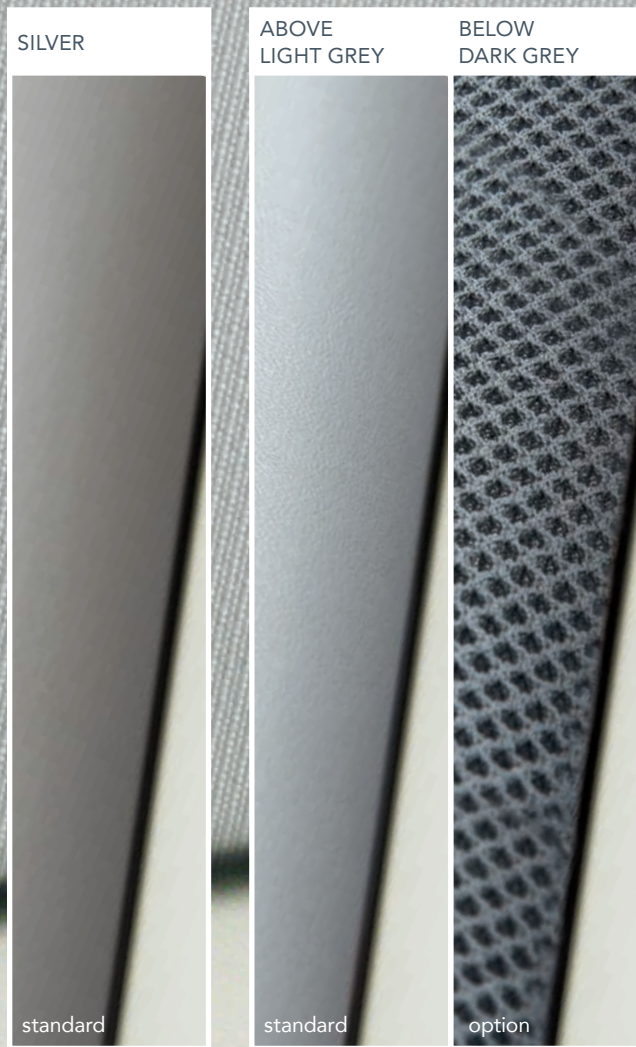

COLOURS & MATERIALS

SYNTHETIC TEAK

CLASSIC TEAK
BLACK

CLASSIC TEAK
GREY

CLASSIC TEAK
WHITE

GRINDED TEAK
BLACK

GRINDED TEAK
GREY

GRINDED TEAK
WHITE

BLUE WATER
TEAK BLACK

BLUE WATER
TEAK WHITE

REAL TEAK

REAL TEAK

EXTERIOR – MATERIALS

COVERS, CANOPIES & BIMINI

COCKPIT SLIDING ROOF

Option for stern roof of C390, C430 & S390, S430