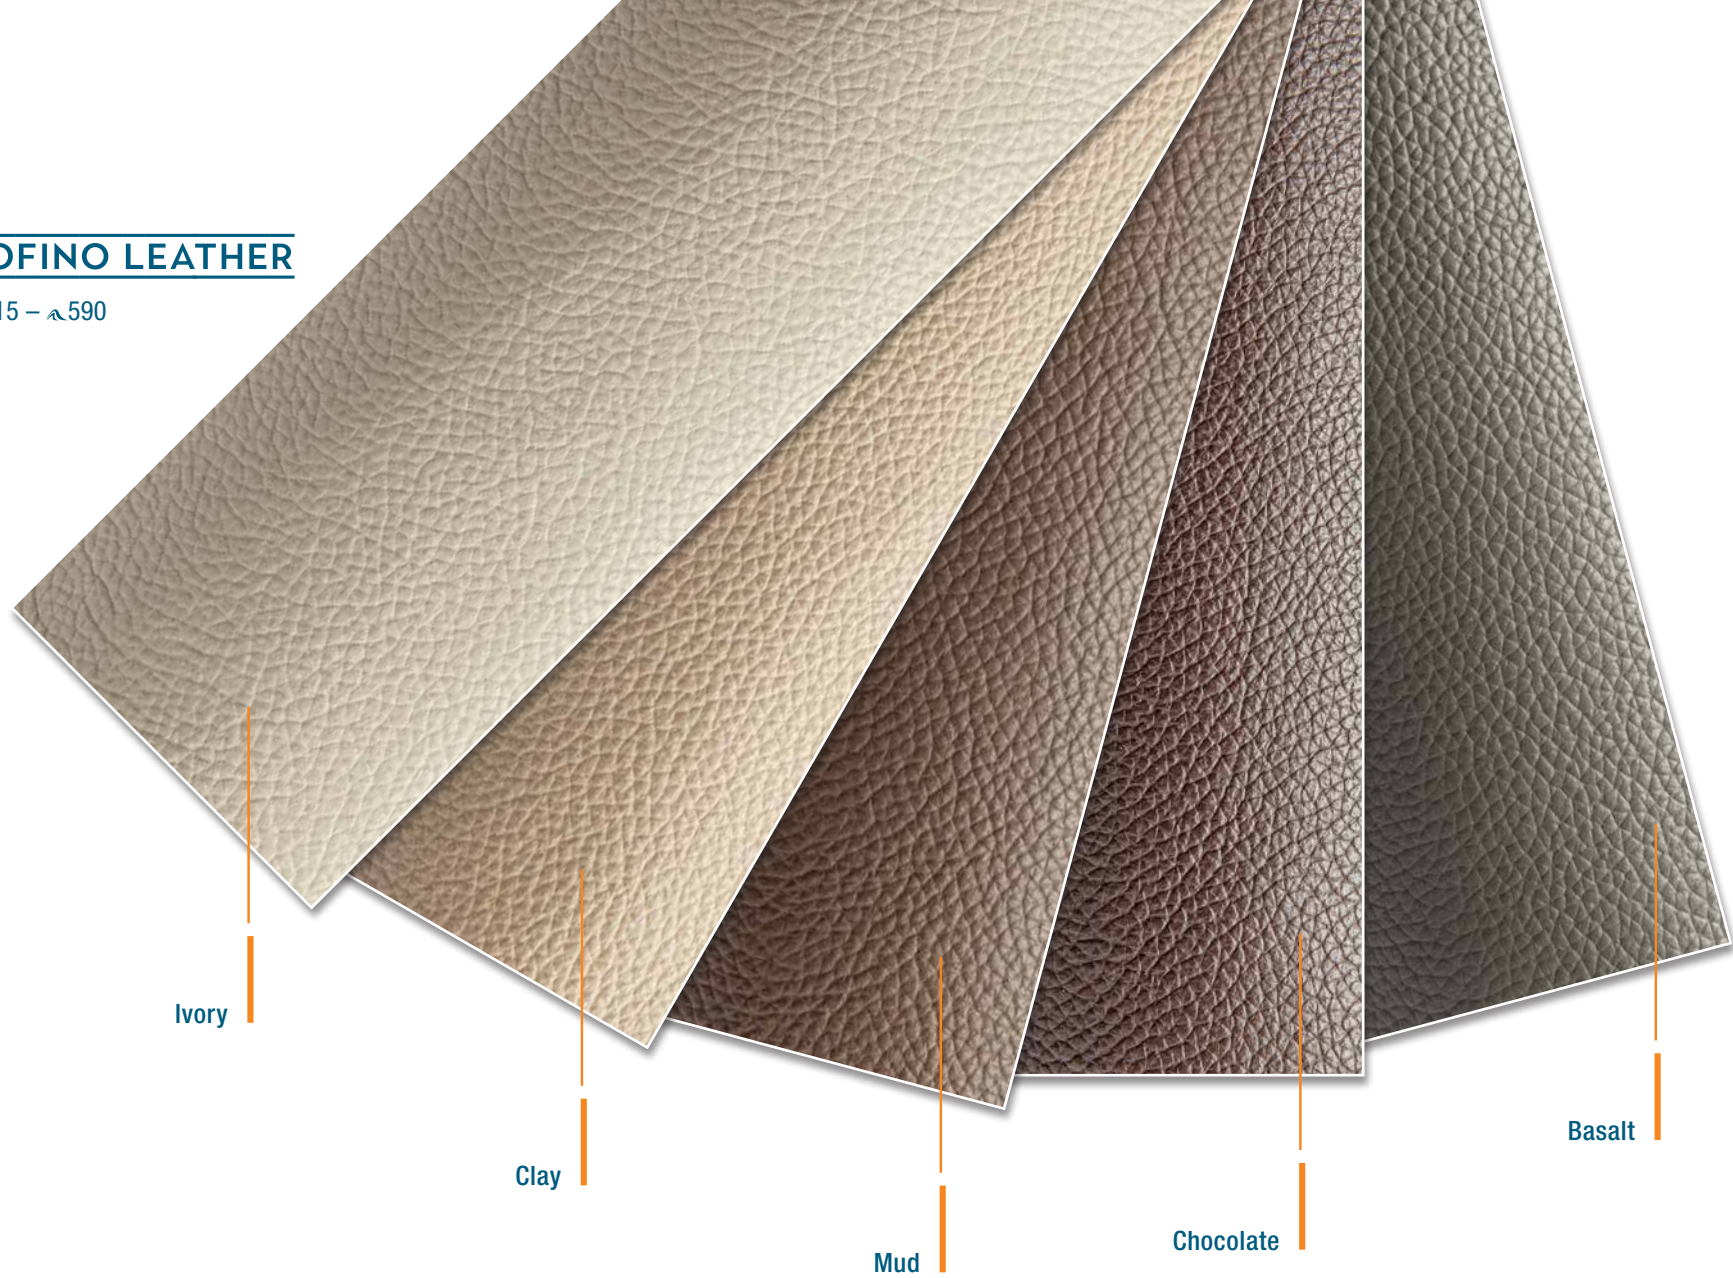

# MONACO

Option 315 – 590

Almond

Bronze

Rock Island

Black Truffle

Husky

## PORTOFINO LEATHER

Option 315 – 590

Ivory

Clay

Mud

Chocolate

Basalt