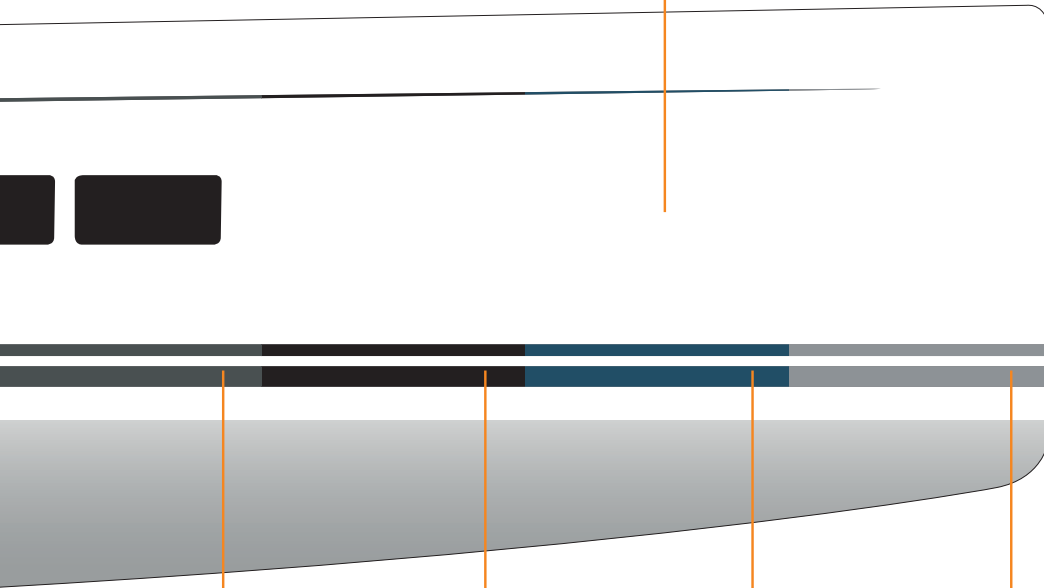

Signal White
RAL 9003
Standard

GELCOAT HULL

~315 – ~590

Grey
RAL 7040
Option

Dark Grey
RAL 7043
Standard

Black
RAL 9011
Option

Dark Blue
RAL 5004
Option

Grey
RAL 7040
Option