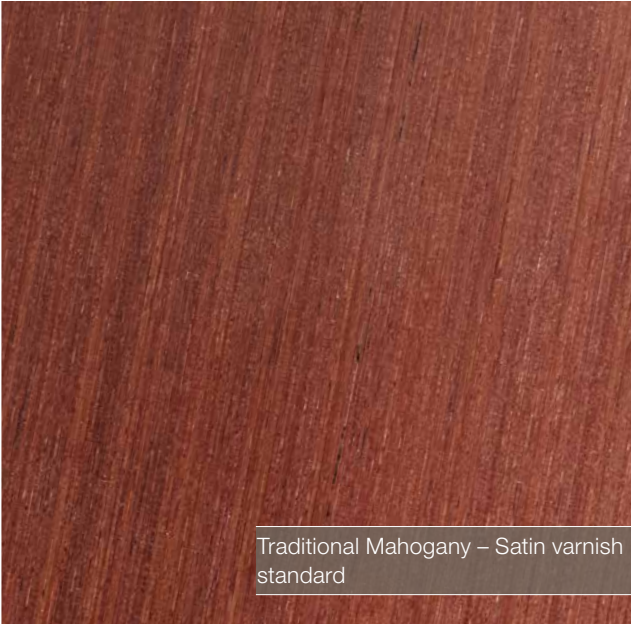

Dark mud  
option

Basalt  
option

Dark brown  
option

upholstery Yorkshire Leather

optional  
interior

Traditional Mahogany – Satin varnish standard

Traditional Mahogany – High gloss varnish option

Golden oak option

Teak option

furniture

Marine optimized real wood veneer from ALPI.

interior

New zealand acacia standard

Continental oak option

floorboard

interior