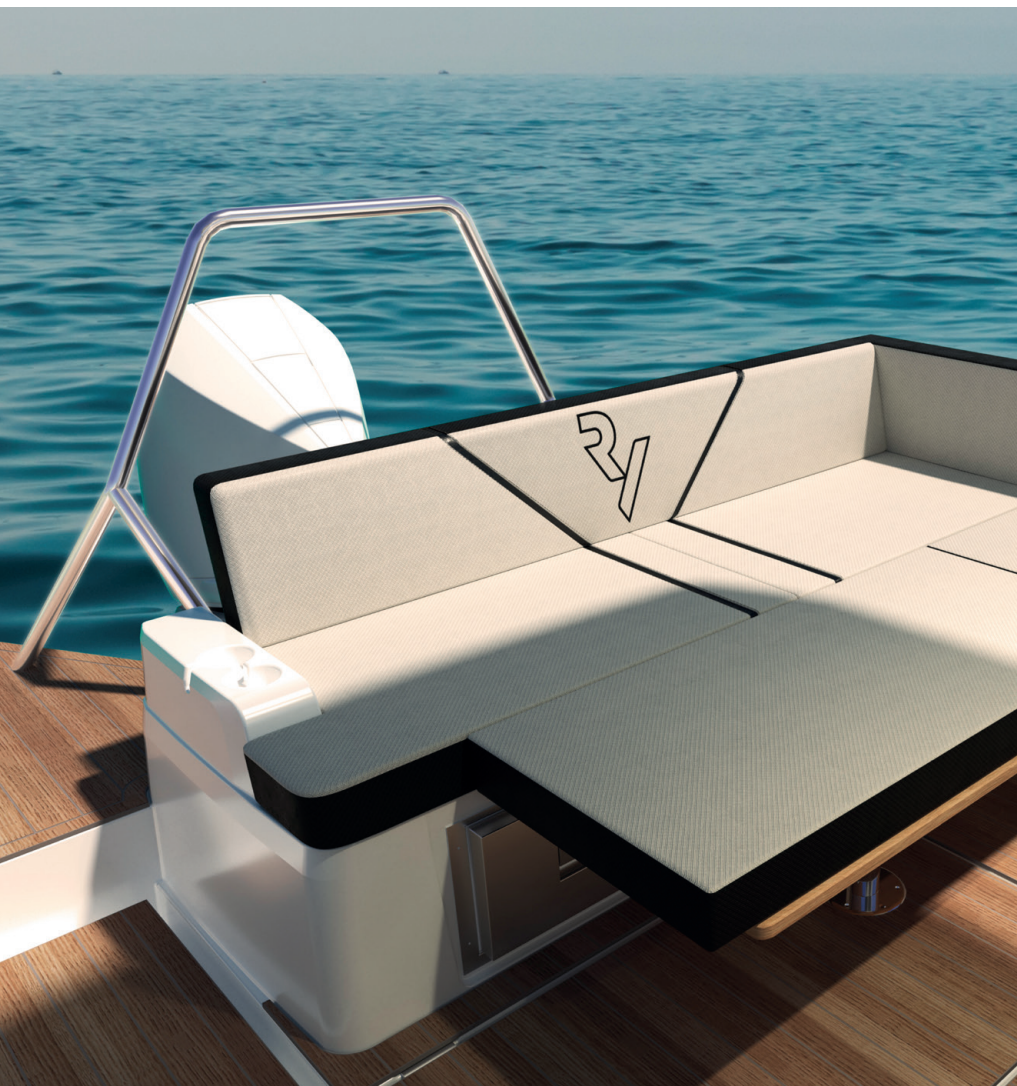

RY | 280

EXCITING OUTDOOR UPGRADE BI-COLOR

Dim Grey