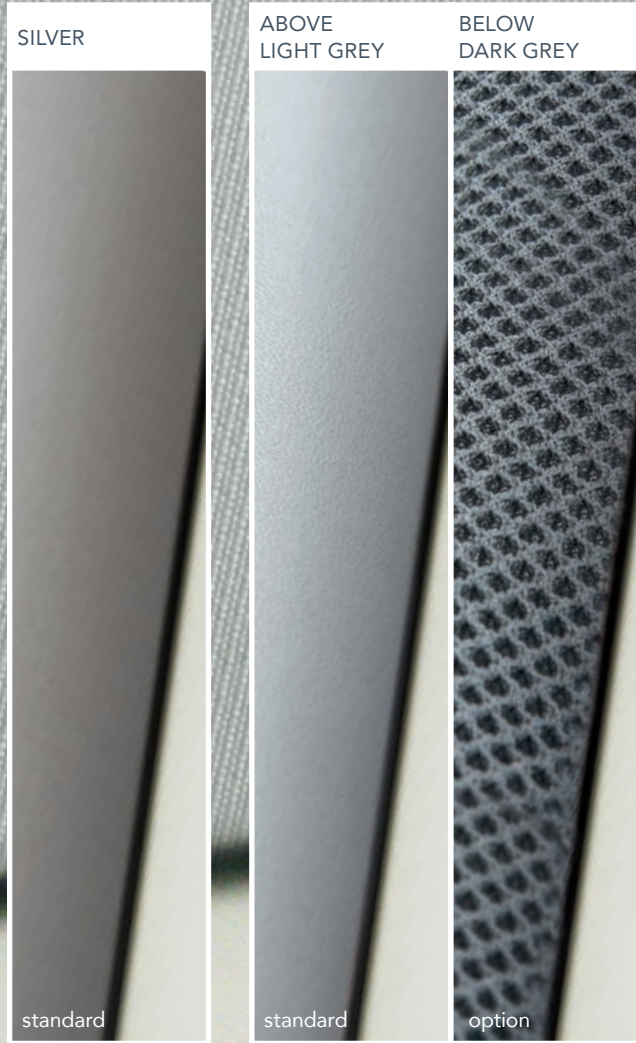

COLOURS & MATERIALS

SYNTHETIC TEAK

CLASSIC TEAK
BLACK

CLASSIC TEAK
GREY

CLASSIC TEAK
WHITE

GRINDED TEAK
BLACK

GRINDED TEAK
GREY

GRINDED TEAK
WHITE

BLUE WATER
TEAK BLACK

BLUE WATER
TEAK WHITE

REAL TEAK

REAL TEAK

EXTERIOR – MATERIALS

COVERS, CANOPIES & BIMINI

COCKPIT SLIDING ROOF

Option for stern roof
of C390, C430 & S390